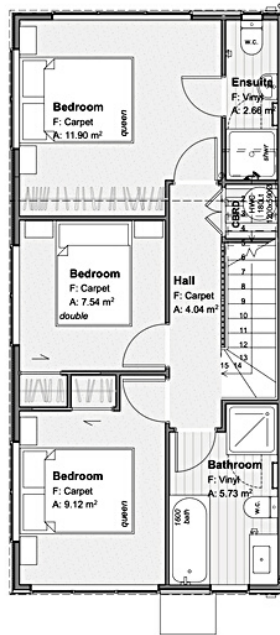

TAYLOR  
ROAD

LIFESTYLE TERRACES

# 3 BED, 2 BATH CORNER & INTERNAL LAYOUTS

## FLOOR PLANS

**CORNER LAYOUT:**  
85m<sup>2</sup>

**INTERNAL LAYOUT:**  
97m<sup>2</sup>