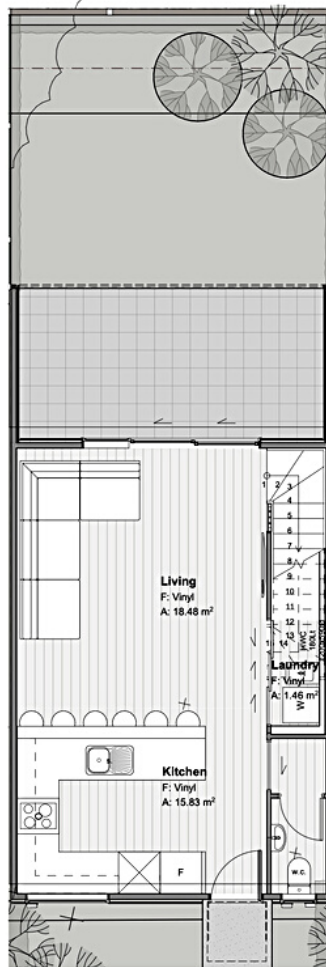

# 3 BED, 2 BATH CORNER & INTERNAL LAYOUTS

## FLOOR PLANS

**CORNER LAYOUT:**  
85m<sup>2</sup>

**INTERNAL LAYOUT:**  
97m<sup>2</sup>