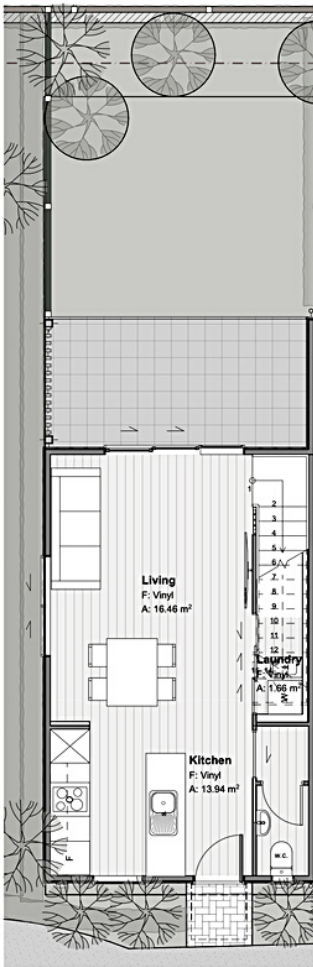

TAYLOR  
ROAD

LIFESTYLE TERRACES

# 3 BED, 2 BATH CORNER & INTERNAL LAYOUTS

## FLOOR PLANS

**CORNER LAYOUT:**  
85m<sup>2</sup>

**INTERNAL LAYOUT:**  
97m<sup>2</sup>