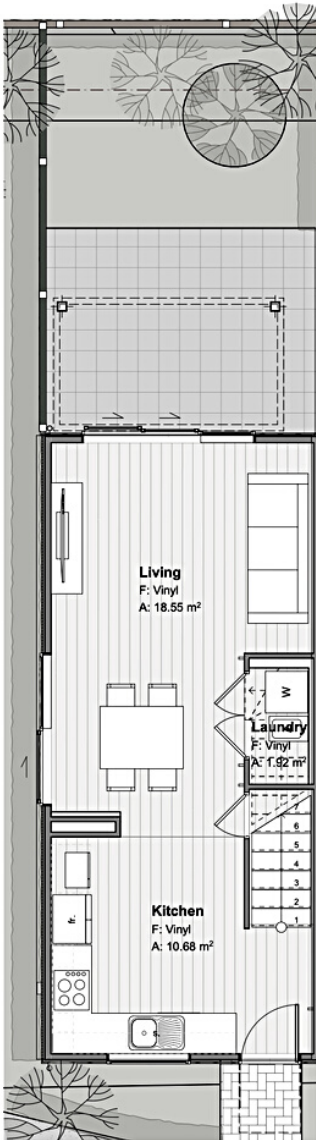

TAYLOR
ROAD

LIFESTYLE TERRACES

2 BED, 1 BATH CORNER & INTERNAL LAYOUTS

FLOOR PLANS

**CORNER LAYOUT:
72m²**

**INTERNAL LAYOUT:
72m²**