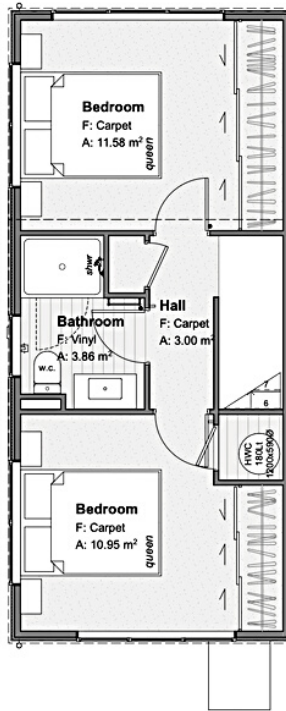

TAYLOR
ROAD

LIFESTYLE TERRACES

2 BED, 1 BATH CORNER & INTERNAL LAYOUTS

FLOOR PLANS

**CORNER LAYOUT:
72m²**

**INTERNAL LAYOUT:
72m²**