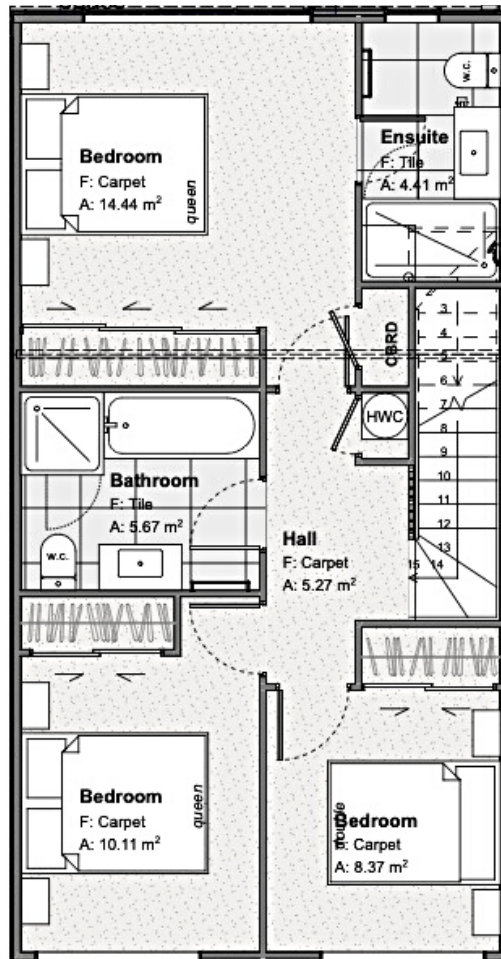

# 3-BED MIDDLE LAYOUT

Ground Floor Area: 43.5m<sup>2</sup>  
First Floor Area: 55.5m<sup>2</sup>

TOTAL FLOOR AREA: 99m<sup>2</sup>

COLOUR SCHEME: Tötara  
FLOOR PLAN: Marlborough

3  2.5  1 

These plans are indicative only and are subject to change.