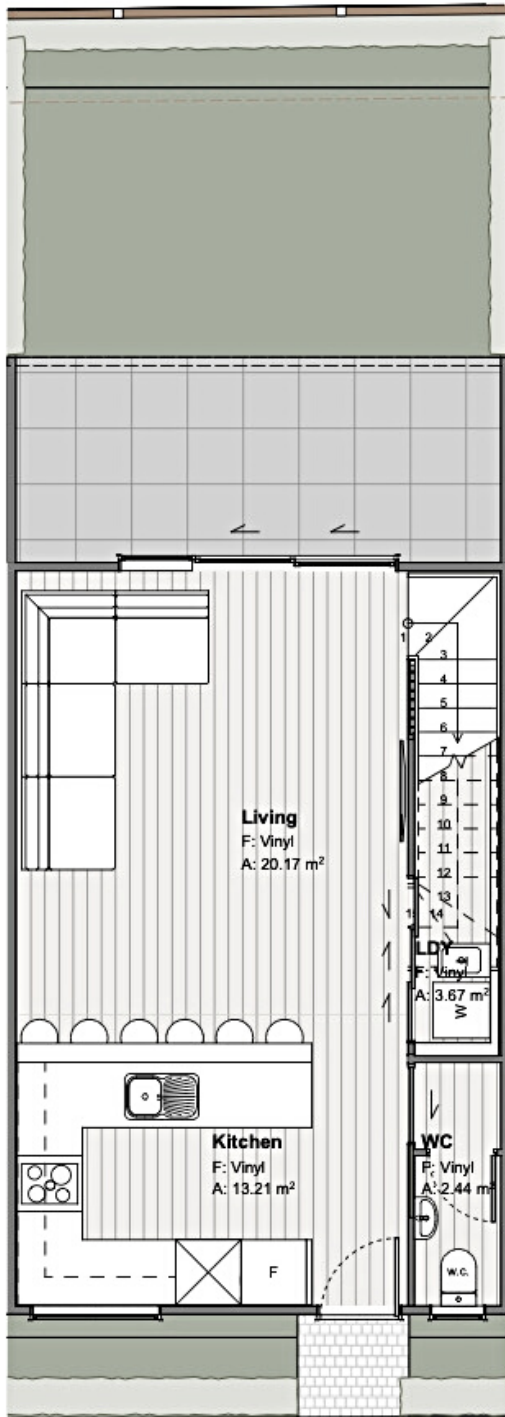

# 3-BED MIDDLE LAYOUT

Ground Floor Area: 43.5m<sup>2</sup>  
First Floor Area: 55.5m<sup>2</sup>

TOTAL FLOOR AREA: 99m<sup>2</sup>

COLOUR SCHEME: Tötara  
FLOOR PLAN: Marlborough

3  2.5  1 

These plans are indicative only and are subject to change.