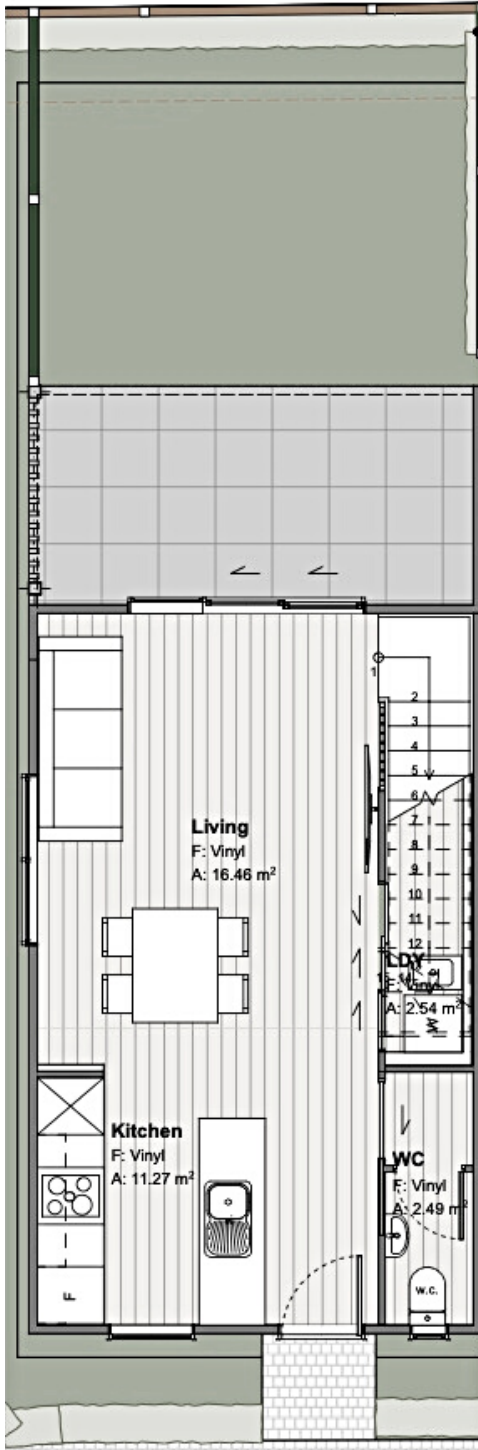

3-BED CORNER LAYOUT

Ground Floor Area: 37m²
First Floor Area: 48m²

TOTAL FLOOR AREA: 85m²

COLOUR SCHEME: Tōtara
FLOOR PLAN: Taylor

3 2.5 1

These plans are indicative only and are subject to change.

solutionstreet
you've found the right place