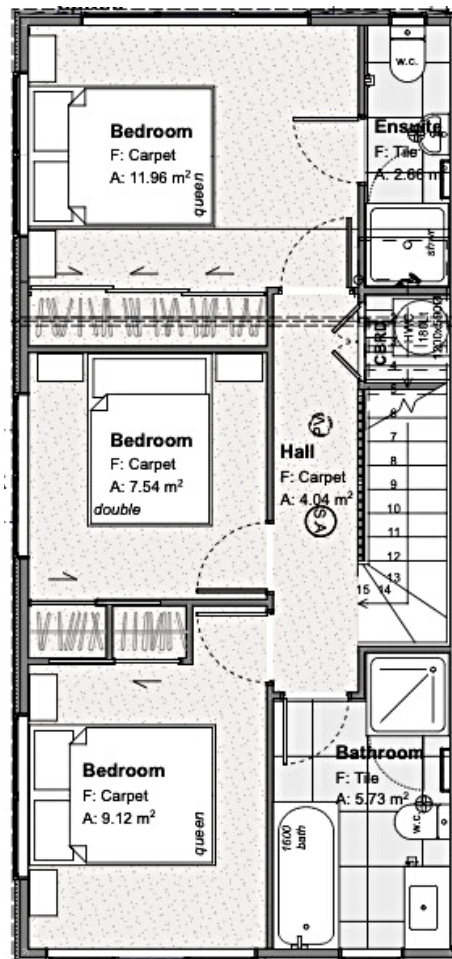

3-BED CORNER LAYOUT

Ground Floor Area: 37m²
First Floor Area: 48m²

TOTAL FLOOR AREA: 85m²

COLOUR SCHEME: Tōtara
FLOOR PLAN: Taylor

3 2.5 1

These plans are indicative only and are subject to change.

solutionstreet
you've found the right place