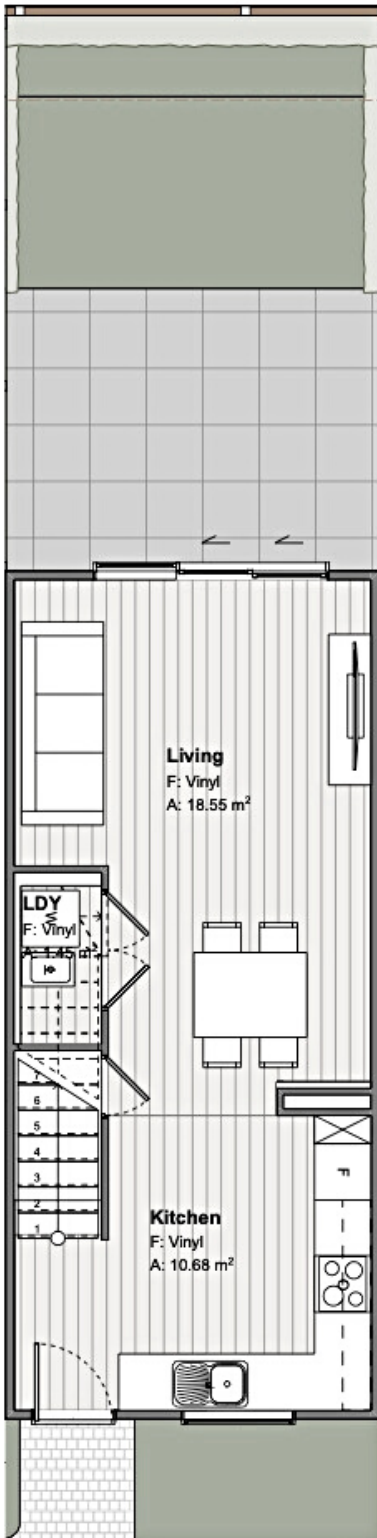

2-BED MIDDLE LAYOUT

Ground Floor Area: 36m²
First Floor Area: 36m²

TOTAL FLOOR AREA: 72m²

COLOUR SCHEME: Kōwhai
FLOOR PLAN: Kawiti

These plans are indicative only and are subject to change.