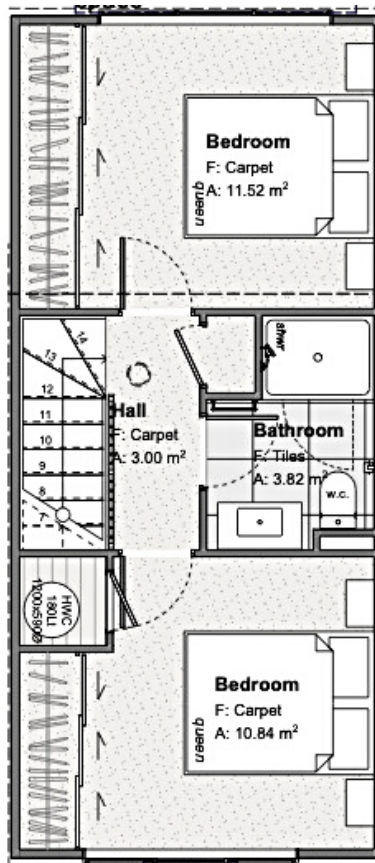

2-BED MIDDLE LAYOUT

Ground Floor Area: 36m²
First Floor Area: 36m²

TOTAL FLOOR AREA: 72m²

COLOUR SCHEME: Kōwhai
FLOOR PLAN: Kawiti

These plans are indicative only and are subject to change.