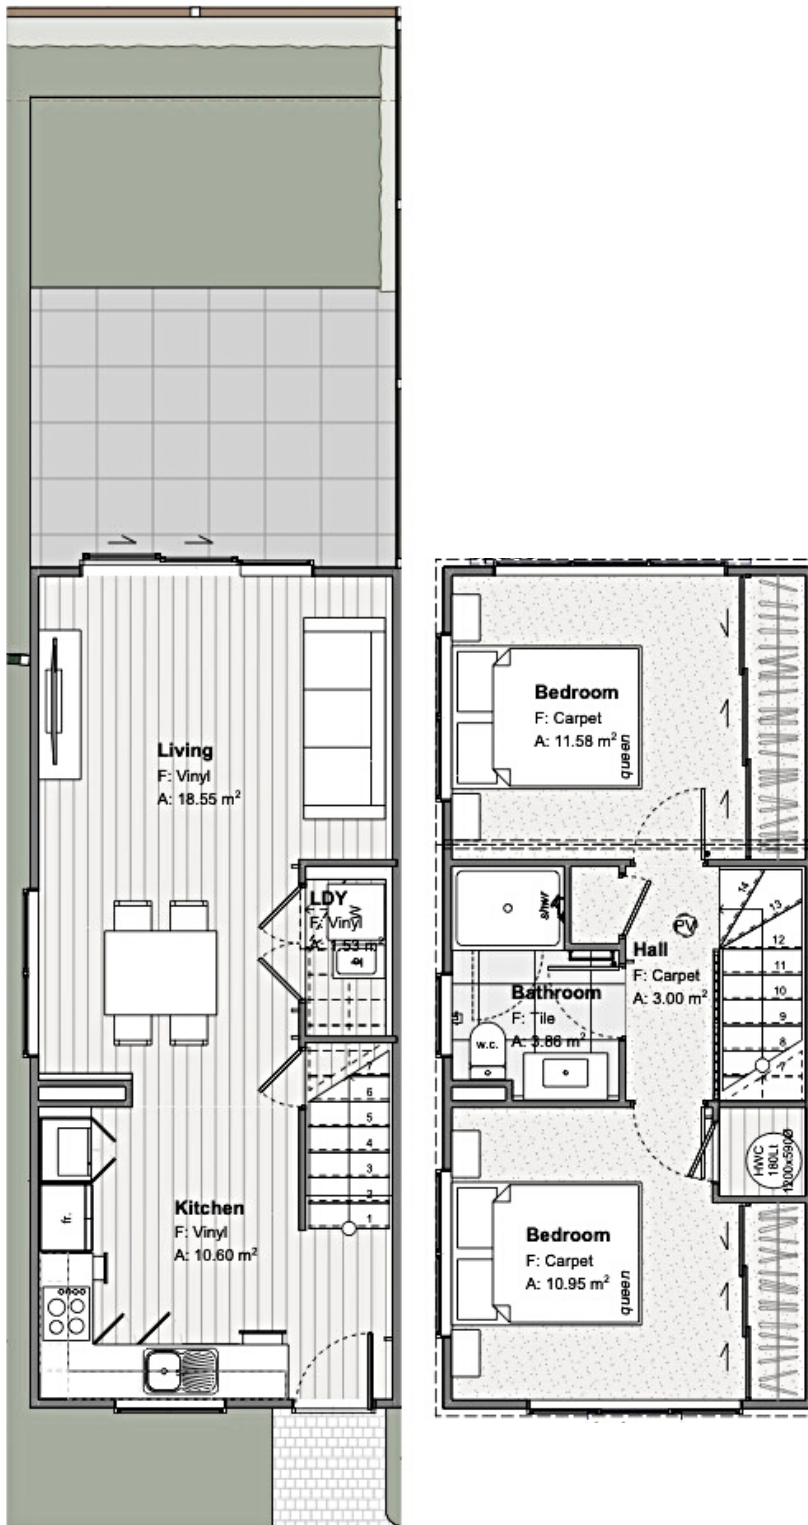

2-BED CORNER LAYOUT

Ground Floor Area: 36m²
First Floor Area: 36m²

TOTAL FLOOR AREA: 72m²

COLOUR SCHEME: Kōwhai
FLOOR PLAN: Brandon

These plans are indicative only and are subject to change.