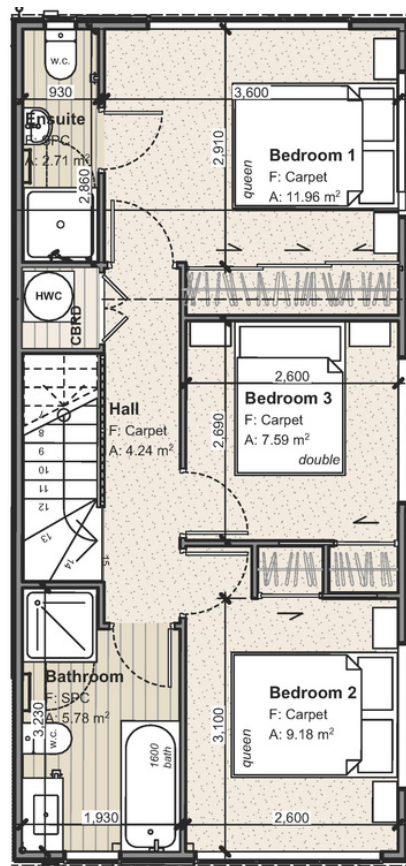

3 BEDROOM – END

Ground Floor Area: 37m2
First Floor Area: 49m2

TOTAL FLOOR AREA: 86m2

3  2.5  1 

These plans are indicative only and are subject to change.

solutionstreet
you've found the right place