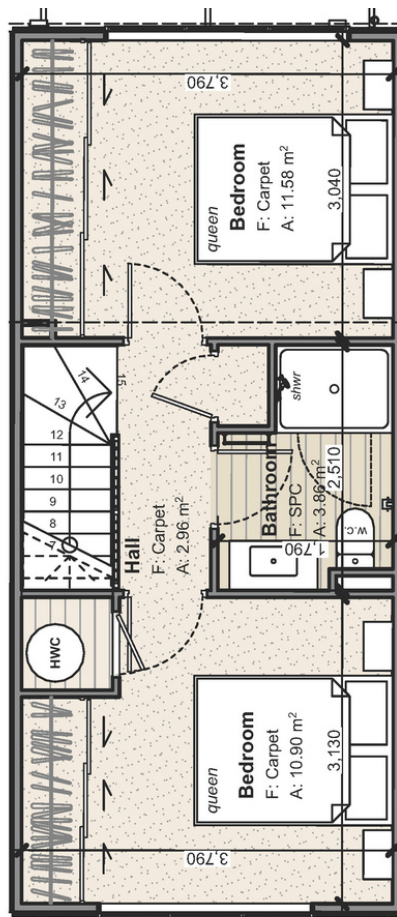

2 BEDROOM – MIDDLE

Ground Floor Area: 36m²
 First Floor Area: 36m²

TOTAL FLOOR AREA: 72m²

These plans are indicative only and are subject to change.